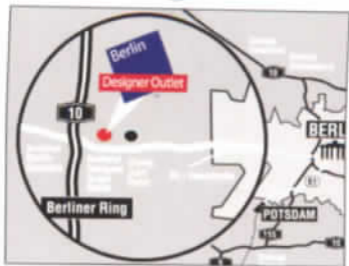

# SHOPPING

Designer Outlet

**JOY IS DISCOVERING**  
more than 80 designer and lifestyle brands for

**UP TO 70%**

off the RRP (recommended retail price)

**10% DISCOUNT**

RE 2 to Elstal + Bus 662 / Only 30 minutes from Berlin.  
Near Spandau. Directly at B5 motorway.

Present this Minicard and receive the 10% Day  
Discount Card at the Centre Information Desk

NOT VALID DURING SALE PERIODS

**OPEN:**  
Mo – Thu 10–19,  
Fri & Sat 10–20

Alter Spandauer Weg 1,  
14641 Wustermark OT Elstal  
Tel. + 49 (0)33 234 90 40  
[www.designeroutletberlin.de](http://www.designeroutletberlin.de)