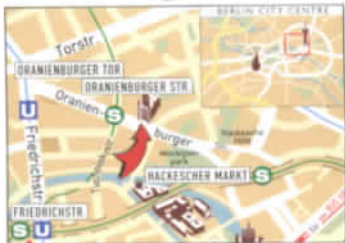

NEW SYNAGOGUE

בית הכנסת החדש ברלין גשרים וזאקוס
Stiftung Neue Synagoge Berlin – Centrum Judaicum

Visit the exhibition "Open Ye Gates"
and discover traces of the New Synagogue
and Jewish Life in Berlin.

REDUCED ENTRY

S: Oranienburger Str. / Hackescher Markt
 U: Oranienburger Tor

**HAND IN THIS MINICARD AND GET A
 € 1,- DISCOUNT ON ADMISSION FEE**

OFFER NOT VALID FOR TEMPORARY EXHIBITIONS AND WITH ANY OTHER DISCOUNTS.